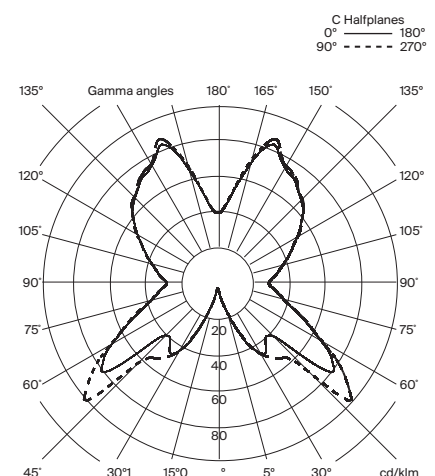

Básica Mínima Batería

Santiago Roqueta, Santa & Cole Team. 2021
Table Lamps

The Básica family has a new member, Básica Mínima Batería. An adaptation that proves itself portable, light, and practical. Like its original version, the cylindrical structure is made of birch wood and has two options of shade: pleated natural parchment and ribbon-stitched, both hand-assembled. The portability of Básica Mínima Batería is given in its circular base, finished in graphite, which by slightly pressing on it turns the lamps on and off.

Básica Mínima Batería maintains the essence of its wired version defending the most artisan modernity. Now with the practicality provided by the battery.

General description:

Birch wood column.
Stitched beige parchment or natural ribbon lampshade.
Lithium battery.
Metallic base with bronze finish.
Switch incorporated into the luminaire with 2 levels of intensity.
Power Range:
- 7h on high power.
- 14h on minimum power.
Includes contact charger.
Battery charging time: 5h.

Approximate weight (unpacked):

0,80 kg / 1,7 lb

Technical information:

European version: Light source included (dimmable)
American version: Recommended dimmable light source (not included)
LED bulb (S&C DC bulb)

Rated input wattage: 1 W
Operating current: min. 185 mA / max. 365 mA
CCT: 2.200 K
CRI: 85
Lifetime: 40.000 h
Luminous flux: with parchment lampshade: 38 lm / with ribbon lampshade: 31 lm

2 levels of intensity.
Suitable for indoor and outdoor use.
Always use this light source.

Input voltage: 100 ~ 240 Vac.
(50 Hz / 60 Hz). According to destination.